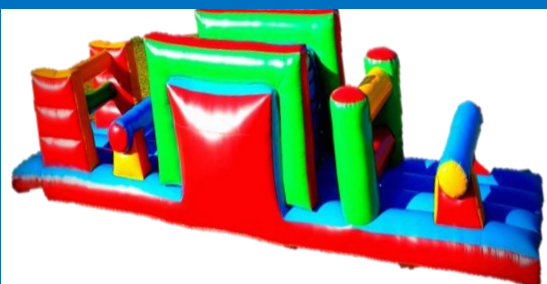

PRICE LIST

Activity Slide 4mx4m

R550

Castle Academy 4mx4m

R600

Palm Slide @ Side 4x8m

R600

Fun Bouncer 4mx7m

R650

Gladiator Track 3mx10m

R720

Double Waterslide 12m

R680